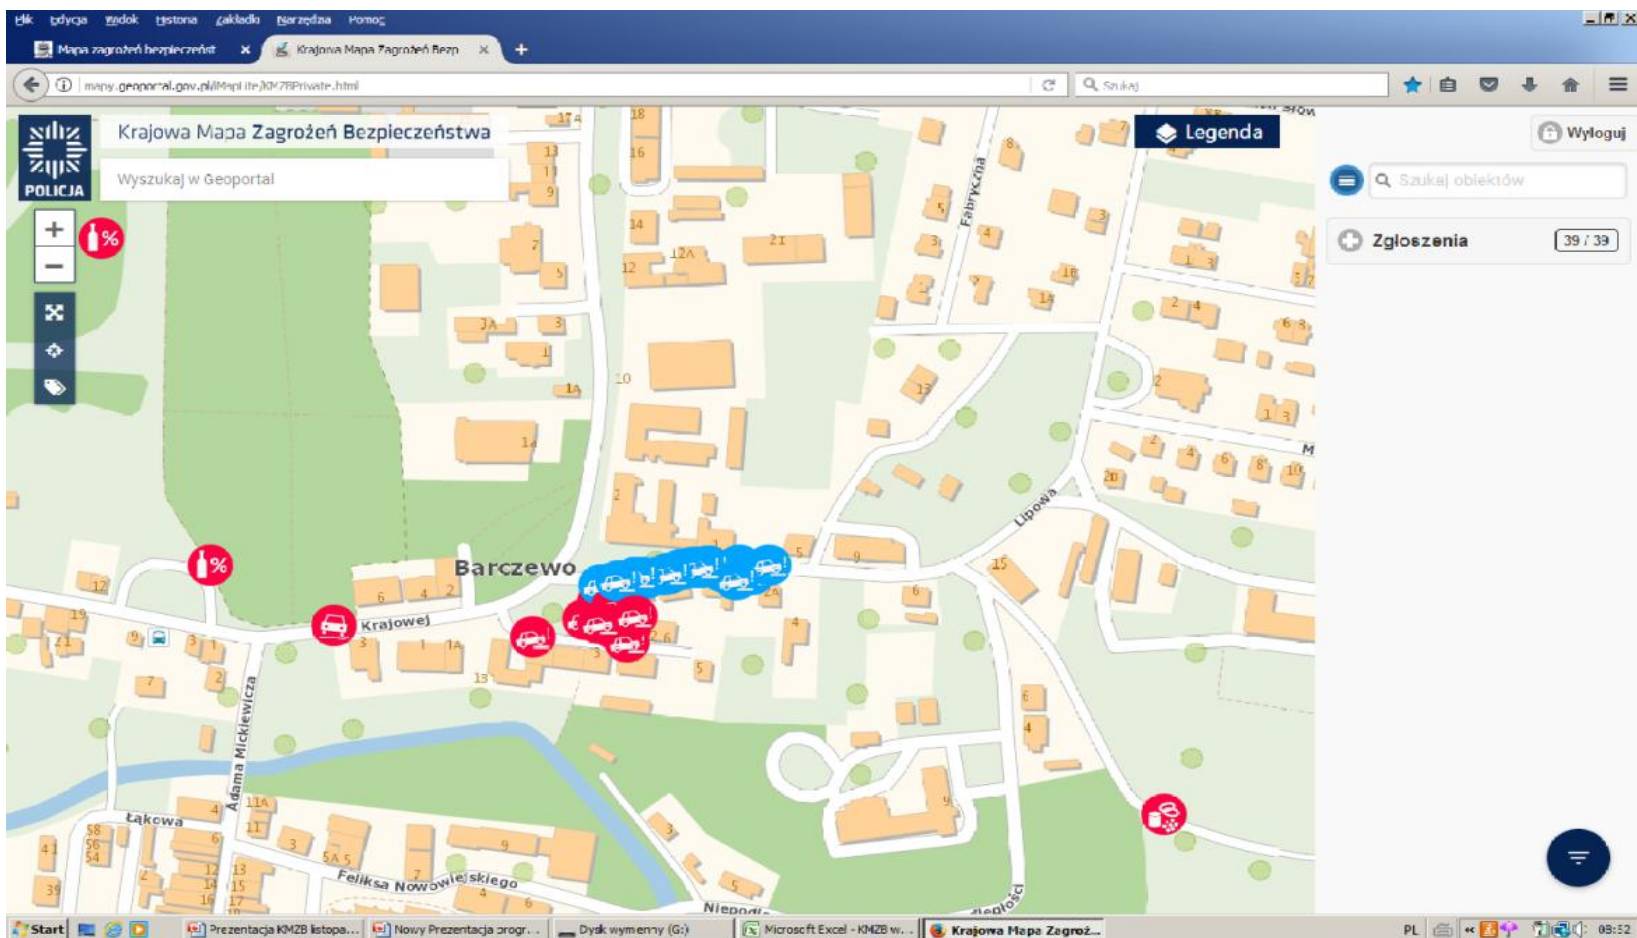

Dzięki Krajowej Mapie Zagrożeń Bezpieczeństwa społeczeństwo ma wgląd w działanie Policji